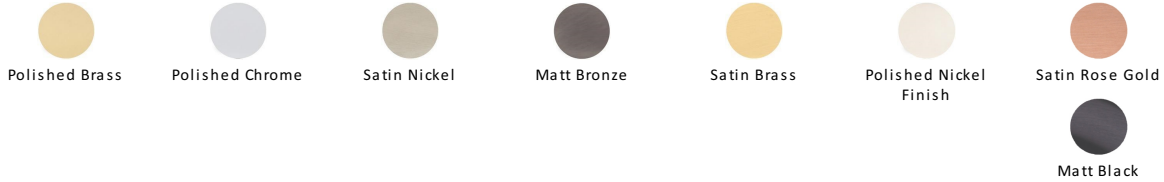

Wide Metro Cabinet Pull Handle

C4520 152-PNF

Heritage Brass Cabinet Pull Wide Metro Design 152mm CTC Polished Nickel Finish

Material:
Solid Brass

Finish:
Polished Nickel Finish

Available Finishes

Available Sizes

About the Finish

Polished Nickel Finish

With its subtle golden hue this is a mellow alternative to polished chrome. The finish is not coated and will oxidise naturally. If not regularly buffed with a soft cloth this finish will subtly change over time by taking on an aged patina.