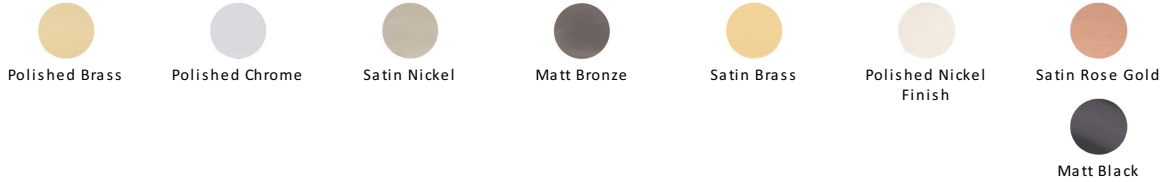

Wide Metro Cabinet Pull Handle

C4520 152-PB

Heritage Brass Cabinet Pull Wide Metro Design 152mm CTC Polished Brass Finish

Material:
Solid Brass

Finish:
Polished Brass

Available Finishes

Available Sizes

Product Dimensions (All dimensions are in millimeters unless otherwise indicated)

Length	160	CTC	152	Projection	28	Base	19
---------------	-----	------------	-----	-------------------	----	-------------	----

About the Finish

Polished Brass

Warm, mellow with a sense of heritage and comfort this highly polished finish is opulent without being flamboyant. Polished Brass coordinates perfectly with traditional décor.