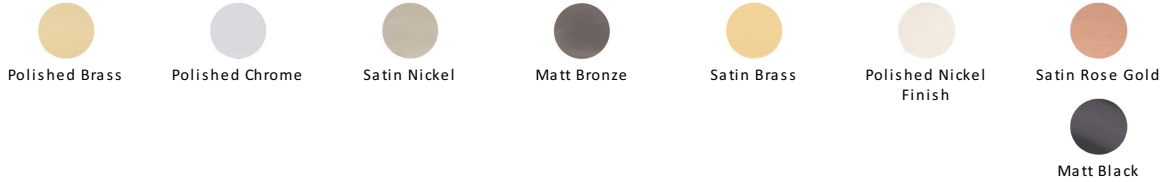

Wide Metro Cabinet Pull Handle

C4520 152-MB

Heritage Brass Cabinet Pull Wide Metro Design 152mm CTC Matt Bronze Finish

Material:
Solid Brass

Finish:
Matt Bronze

Available Finishes

Available Sizes

Product Dimensions (All dimensions are in millimeters unless otherwise indicated)

Length	160	CTC	152	Projection	28	Base	19
---------------	-----	------------	-----	-------------------	----	-------------	----

About the Finish

Matt Bronze

An aged finish on brass creating a vintage appearance, yet one that also looks outstanding in contemporary schemes. Over a period of time the bronze colour will lighten along any edges and surfaces that are frequently touched and create a naturally aged appearance highlighting frequently touched areas and exposing the brass below.