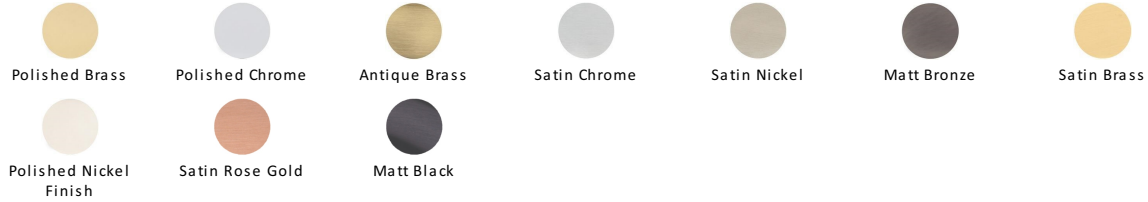

Wide Metro Cabinet Pull Handle

C4520 101-PNF

Heritage Brass Cabinet Pull Wide Metro Design 101mm CTC Polished Nickel Finish

Material:

Solid Brass

Finish:

Polished Nickel Finish

Available Finishes

Available Sizes

Product Dimensions (All dimensions are in millimeters unless otherwise indicated)

Length	110	CTC	101	Width	20	Projection	28
Base	20						

About the Finish

Polished Nickel Finish

With its subtle golden hue this is a mellow alternative to polished chrome. The finish is not coated and will oxidise naturally. If not regularly buffed with a soft cloth this finish will subtly change over time by taking on an aged patina.