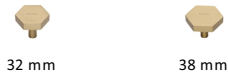

## Hexagon Cabinet Knob

C4344 38-SB

Heritage Brass Cabinet Knob Hexagon Design 38mm Satin Brass finish

**Material:**  
Solid Brass

**Finish:**  
Satin Brass

### Available Sizes

### Product Dimensions (All dimensions are in millimeters unless otherwise indicated)

<b>Projection</b>	30	<b>Maximum Diameter</b>	38	<b>Base</b>	9
-------------------	----	-------------------------	----	-------------	---