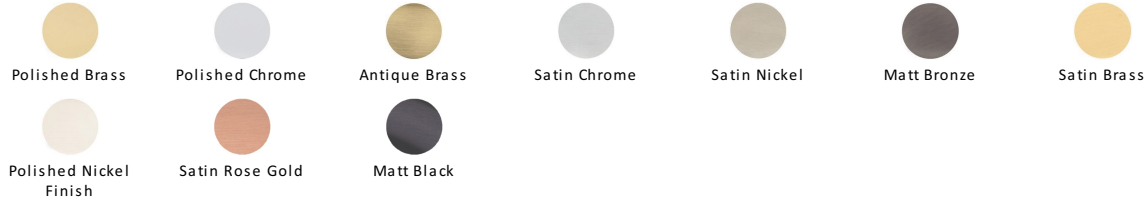

## Round Edge Cabinet Knob

C3990 38-SC

Heritage Brass Cabinet Knob Edge Design 38mm Satin Chrome finish

**Material:**  
Solid Brass

**Finish:**  
Satin Chrome

### Available Finishes

### Available Sizes

#### Satin Chrome

The brush marks of satin chrome will appeal to those who favour an industrial yet contemporary chrome finish. Satin Chrome Finish is also less prone to finger marks than polished chrome.