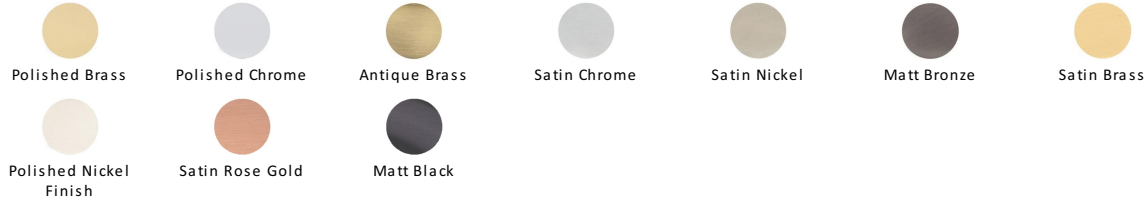

## Round Edge Cabinet Knob

C3990 32-SC

Heritage Brass Cabinet Knob Edge Design 32mm Satin Chrome finish

**Material:**  
Solid Brass

**Finish:**  
Satin Chrome

### Available Finishes

### Available Sizes

### About the Finish

**Satin Chrome**

The brush marks of satin chrome will appeal to those who favour an industrial yet contemporary chrome finish. Satin Chrome Finish is also less prone to finger marks than polished chrome.