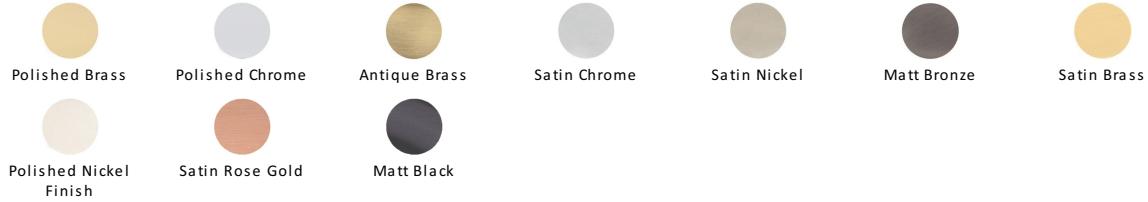

Round Bead Cabinet Knob

C3985 38-SN

Heritage Brass Cabinet Knob Round Bead Design 38mm Satin Nickel finish

Material:
Solid Brass

Finish:
Satin Nickel

Available Finishes

Available Sizes

Product Dimensions (All dimensions are in millimeters unless otherwise indicated)

Projection	32	Maximum Diameter	38	Base	16
-------------------	----	-------------------------	----	-------------	----

About the Finish

Satin Nickel

With its honeyed grey tone created by brushed nickel plating on brass, this finish closely matches Stainless Steel but offers a warm and subtle alternative which is popular in traditional and modern décors.