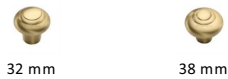

Round Bead Cabinet Knob

C3985 32-SB

Heritage Brass Cabinet Knob Round Bead Design 32mm Satin Brass finish

Material:
Solid Brass

Finish:
Satin Brass

Available Finishes

Available Sizes

Product Dimensions (All dimensions are in millimeters unless otherwise indicated)

Projection	30	Maximum Diameter	32	Base	15
-------------------	----	-------------------------	----	-------------	----

About the Finish

Satin Brass

A modern alternative to the traditional polished brass, this attractive brushed texture beautifully mellows and adds warmth to both a traditional and a soft contemporary décor.

Useful Information

- This Round knob has 3 stepped Rings leading to a rounded top surface.

Box Contains

- 1 Cabinet Knob
- All fixing screws and fasteners