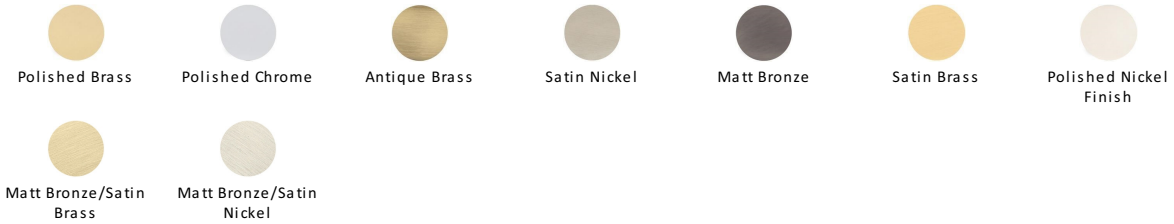

Disc Cabinet Knob With Base

C3885 38-SB

Heritage Brass Cabinet Knob Disc Design with Base 38mm Satin Brass finish

Material:
Solid Brass

Finish:
Satin Brass

Available Finishes

Available Sizes

Product Dimensions (All dimensions are in millimeters unless otherwise indicated)

Projection 32 **Maximum Diameter** 38 **Base** 21

About the Finish

Satin Brass

A modern alternative to the traditional polished brass, this attractive brushed texture beautifully mellows and adds warmth to both a traditional and a soft contemporary décor.