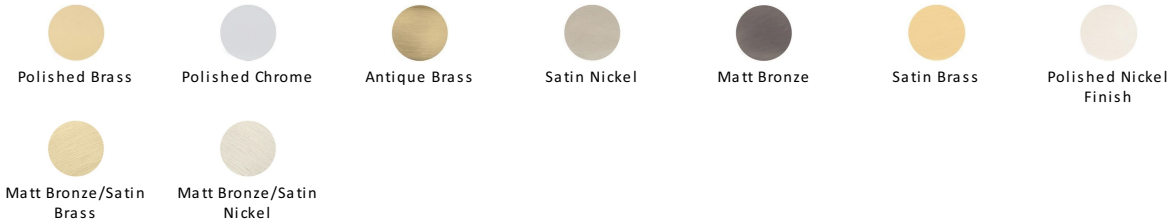

Disc Cabinet Knob With Base

C3885 38-SB

Heritage Brass Cabinet Knob Disc Design with Base 38mm Satin Brass finish

Material:
Solid Brass

Finish:
Satin Brass

Available Finishes

Available Sizes

Product Dimensions (All dimensions are in millimeters unless otherwise indicated)

Projection	32	Maximum Diameter	38	Base	21
-------------------	----	-------------------------	----	-------------	----

About the Finish

Satin Brass

A modern alternative to the traditional polished brass, this attractive brushed texture beautifully mellows and adds warmth to both a traditional and a soft contemporary décor.