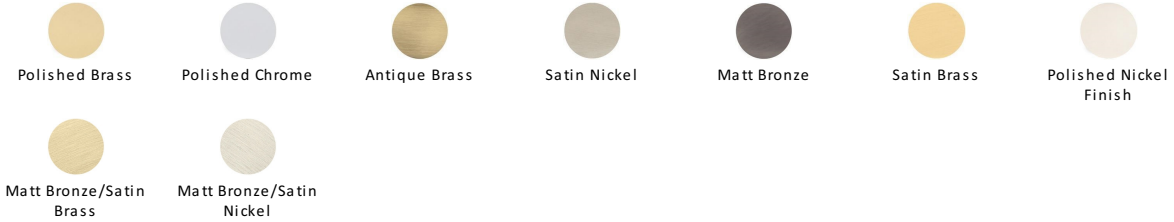

Disc Cabinet Knob With Base

C3885 32-SN

Heritage Brass Cabinet Knob Disc Design with Base 32mm Satin Nickel finish

Material:
Solid Brass

Finish:
Satin Nickel

Available Finishes

Available Sizes

Product Dimensions (All dimensions are in millimeters unless otherwise indicated)

Projection	32	Maximum Diameter	32	Base	21
-------------------	----	-------------------------	----	-------------	----

About the Finish

Satin Nickel

With its honeyed grey tone created by brushed nickel plating on brass, this finish closely matches Stainless Steel but offers a warm and subtle alternative which is popular in traditional and modern décors.