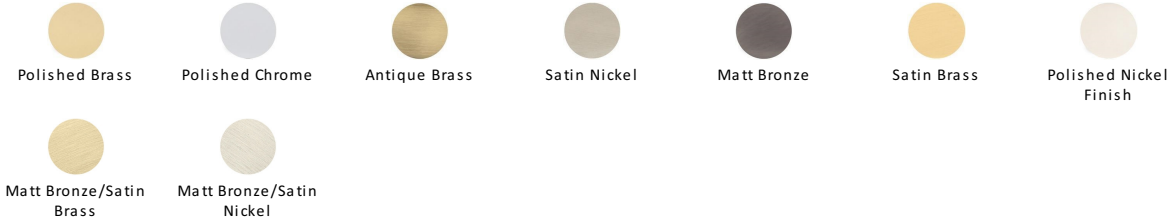

Disc Cabinet Knob With Base

C3885 32-PC

Heritage Brass Cabinet Knob Disc Design with Base 32mm Polished Chrome finish

Material:
Solid Brass

Finish:
Polished Chrome

Available Finishes

Available Sizes

Product Dimensions (All dimensions are in millimeters unless otherwise indicated)

Projection	32	Maximum Diameter	32	Base	21
-------------------	----	-------------------------	----	-------------	----

About the Finish

Polished Chrome

A bold, contemporary finish; low maintenance and easy to clean. The mirror effect reflects light and colour and will complement any colour scheme