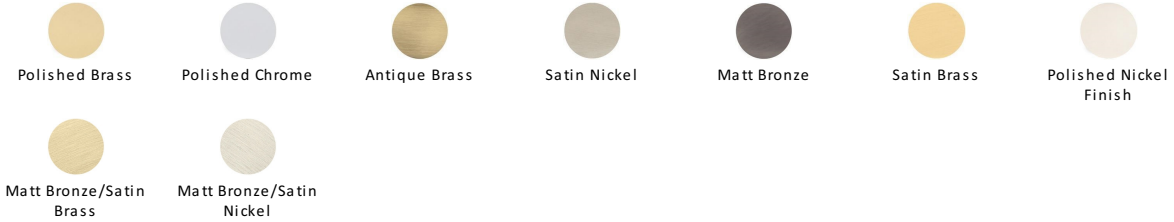

Disc Cabinet Knob With Base

C3885 32-PB

Heritage Brass Cabinet Knob Disc Design with Base 32mm Polished Brass finish

Material:
Solid Brass

Finish:
Polished Brass

Available Finishes

Available Sizes

Product Dimensions (All dimensions are in millimeters unless otherwise indicated)

Projection	32	Maximum Diameter	32	Base	21
-------------------	----	-------------------------	----	-------------	----

About the Finish

Polished Brass

Warm, mellow with a sense of heritage and comfort this highly polished finish is opulent without being flamboyant. Polished Brass coordinates perfectly with traditional décor.