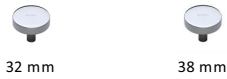

## Disc Cabinet Knob

C3880 32-PC

Heritage Brass Cabinet Knob Disc Design 32mm Polished Chrome finish

**Material:**  
Solid Brass

**Finish:**  
Polished Chrome

### Available Sizes

### Product Dimensions (All dimensions are in millimeters unless otherwise indicated)

<b>Projection</b>	29	<b>Maximum Diameter</b>	32	<b>Base</b>	9
-------------------	----	-------------------------	----	-------------	---