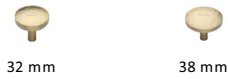

Round Hammered Cabinet Knob

C3877 38-SB

Heritage Brass Cabinet Knob Hammered Design 38mm Satin Brass finish

Material:
Solid Brass

Finish:
Satin Brass

Available Finishes

Available Sizes

Product Dimensions (All dimensions are in millimeters unless otherwise indicated)

| | | | | | |
|-------------------|----|-------------------------|----|-------------|---|
| Projection | 32 | Maximum Diameter | 38 | Base | 8 |
|-------------------|----|-------------------------|----|-------------|---|