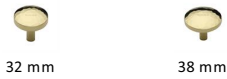

## Round Hammered Cabinet Knob

C3877 32-PB

Heritage Brass Cabinet Knob Hammered Design 32mm Polished Brass finish

**Material:**  
 Solid Brass

**Finish:**  
 Polished Brass

### Available Sizes

### Product Dimensions (All dimensions are in millimeters unless otherwise indicated)

<b>Projection</b>	32	<b>Maximum Diameter</b>	32	<b>Base</b>	8
-------------------	----	-------------------------	----	-------------	---