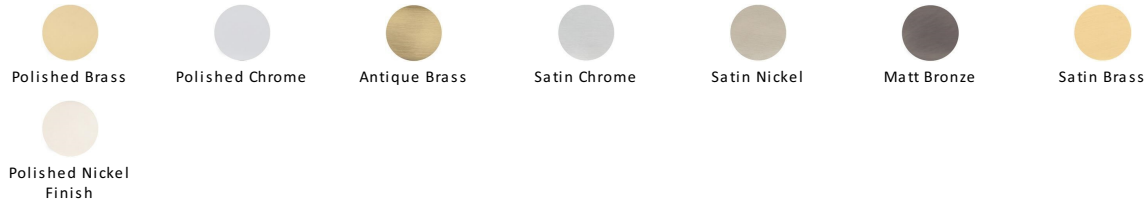

Cylindric Knurled Cabinet Knob

C3840-SN

Heritage Brass Cabinet Knob Cylindric Knurled Design 21mm Satin Nickel finish

Material:

Solid Brass

Finish:

Satin Nickel

Available Finishes

Product Dimensions (All dimensions are in millimeters unless otherwise indicated)

Projection 32 **Maximum Diameter** 21 **Base** 19

About the Finish

Satin Nickel

With its honeyed grey tone created by brushed nickel plating on brass, this finish closely matches Stainless Steel but offers a warm and subtle alternative which is popular in traditional and modern décors.