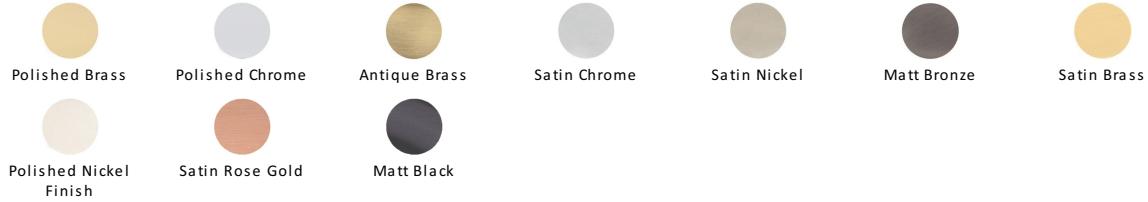

Square Design Cabinet Knob

C3685 38-SRG

Heritage Brass Cabinet Knob Square Design 38mm Satin Rose Gold finish

Material:
Solid Brass

Finish:
Satin Rose Gold

Available Finishes

Available Sizes

Product Dimensions (All dimensions are in millimeters unless otherwise indicated)

Length	38	Projection	28	Base	9
---------------	----	-------------------	----	-------------	---

About the Finish

Satin Rose Gold

Rose Gold is a traditional alloy used in Jewellery, blending gold with copper to create a delightful rosy red tint. We have replicated a similar appearance by electroplating copper over solid brass. Our Rose Gold finish will add a touch of warmth and luxury to any creation.