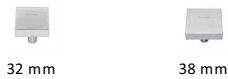

Product Dimensions (All dimensions are in millimeters unless otherwise indicated)

Length	38	Projection	28	Base	9

About the Finish

Satin Chrome

The brush marks of satin chrome will appeal to those who favour an industrial yet contemporary chrome finish. Satin Chrome Finish is also less prone to finger marks than polished chrome.

Useful Information

- Size of this knob is measured along four sides

Box Contains

- 1 Cabinet Knob
- All fixing screws and fasteners

+971 (0) 43559265

www.heritagebrass-uae.com

office@heritagebrass-uae.com