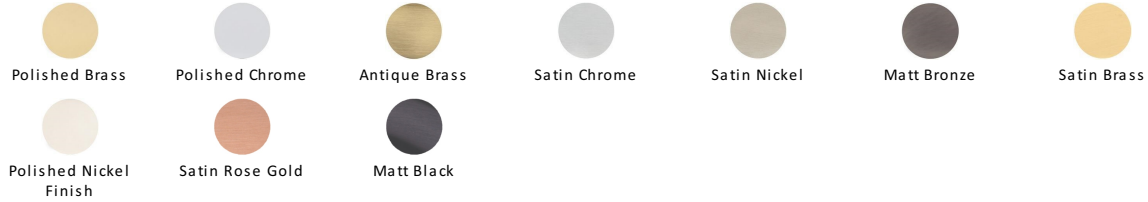

Square Design Cabinet Knob

C3685 38-SC

Heritage Brass Cabinet Knob Square Design 38mm Satin Chrome finish

Material:

Solid Brass

Finish:

Satin Chrome

Available Finishes

Satin Chrome

The brush marks of satin chrome will appeal to those who favour an industrial yet contemporary chrome finish. Satin Chrome Finish is also less prone to finger marks than polished chrome.

Useful Information