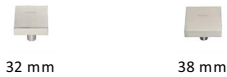

Product Dimensions (All dimensions are in millimeters unless otherwise indicated)

Length	32	Projection	28	Base	9

About the Finish

Satin Nickel

With its honeyed grey tone created by brushed nickel plating on brass, this finish closely matches Stainless Steel but offers a warm and subtle alternative which is popular in traditional and modern décors.

Useful Information

- Size of this knob is measured along four sides

Box Contains

- 1 Cabinet Knob
- All fixing screws and fasteners

+971 (0) 43559265

www.heritagebrass-uae.com

office@heritagebrass-uae.com