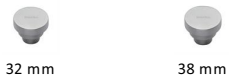

Round Stepped Cabinet Knob

C3624 38-SC

Heritage Brass Cabinet Knob Round Stepped Design 38mm Satin Chrome finish

Material:
Solid Brass

Finish:
Satin Chrome

Available Finishes

Available Sizes

Product Dimensions (All dimensions are in millimeters unless otherwise indicated)

Projection	24	Maximum Diameter	38	Base	22
-------------------	----	-------------------------	----	-------------	----

About the Finish

Satin Chrome

The brush marks of satin chrome will appeal to those who favour an industrial yet contemporary chrome finish. Satin Chrome Finish is also less prone to finger marks than polished chrome.