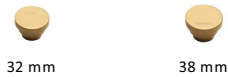

Round Stepped Cabinet Knob

C3624 38-SB

Heritage Brass Cabinet Knob Round Stepped Design 38mm Satin Brass finish

Material:
Solid Brass

Finish:
Satin Brass

Available Finishes

Available Sizes

Product Dimensions (All dimensions are in millimeters unless otherwise indicated)

Projection	24	Maximum Diameter	38	Base	22
-------------------	----	-------------------------	----	-------------	----

About the Finish

Satin Brass

A modern alternative to the traditional polished brass, this attractive brushed texture beautifully mellows and adds warmth to both a traditional and a soft contemporary décor.

Useful Information

- This Round knob has 3 steps leading to a round flat surface.

Box Contains

- 1 Cabinet Knob
- All fixing screws and fasteners