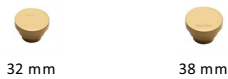

## Round Stepped Cabinet Knob

C3624 38-SB

Heritage Brass Cabinet Knob Round Stepped Design 38mm Satin Brass finish

**Material:**  
Solid Brass

**Finish:**  
Satin Brass

### Available Sizes

### Product Dimensions (All dimensions are in millimeters unless otherwise indicated)

<b>Projection</b>	24	<b>Maximum Diameter</b>	38	<b>Base</b>	22
-------------------	----	-------------------------	----	-------------	----