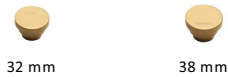

## Round Stepped Cabinet Knob

C3624 32-SB

Heritage Brass Cabinet Knob Round Stepped Design 32mm Satin Brass finish

**Material:**  
 Solid Brass

**Finish:**  
 Satin Brass

### Available Sizes

32 mm

38 mm