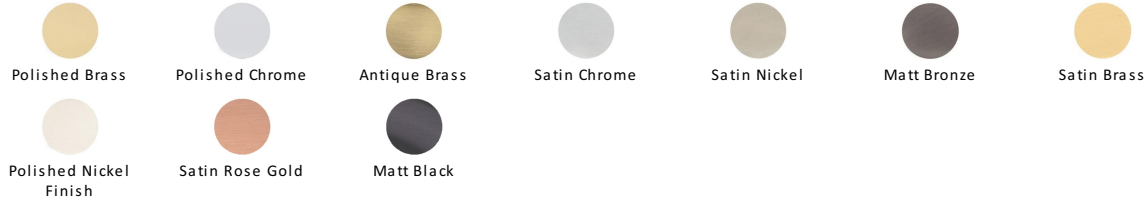

Oval Cabinet Knob with Backplate

C3072 32-SC

Heritage Brass Cabinet Knob Oval/Backplate Design 32mm Satin Chrome finish

Material:
Solid Brass**Finish:**
Satin Chrome

Available Finishes

Product Dimensions (All dimensions are in millimeters unless otherwise indicated)

Projection 32 **Maximum Diameter** 32

About the Finish

Satin Chrome

The brush marks of satin chrome will appeal to those who favour an industrial yet contemporary chrome finish. Satin Chrome Finish is also less prone to finger marks than polished chrome.