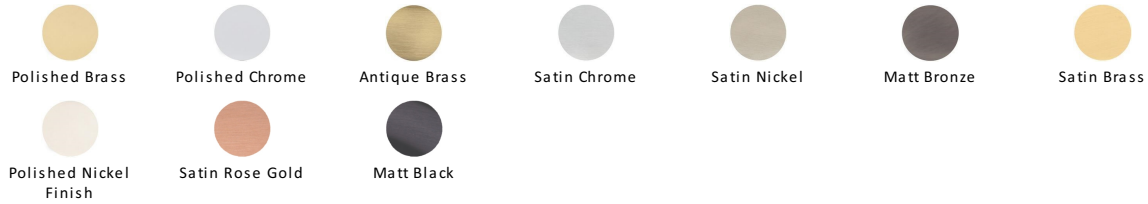

Deco Cabinet Drawer Pull

C2768-BKMT

Heritage Brass Drawer Pull Deco Design 89mm CTC Matt Black Finish

Material:
Solid Brass

Finish:
Matt Black

Available Finishes

Product Dimensions (All dimensions are in millimeters unless otherwise indicated)

Length	104	CTC	89	Width	46	Projection	33
Finger Clearance - Width	78	Finger Clearance - Height	27				

About the Finish

Matt Black

A matt black powder coating is applied over Solid Brass to create our distinctive Matt Black contemporary look.