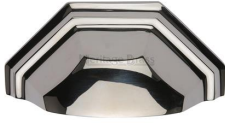

Deco Cabinet Drawer Pull

C2768-PNF

Heritage Brass Drawer Pull 89mm CTC Polished Nickel Finish

Material:

Solid Brass

Finish:

Polished Nickel Finish

Available Finishes

Product Dimensions (All dimensions are in millimeters unless otherwise indicated)

Length	104	Width	46	CTC	89	Projection	33
Finger Clearance - Width	78	Finger Clearance - Height	27				

About the Finish

Polished Nickel Finish

With its subtle golden hue this is a mellow alternative to polished chrome. The finish is not coated and will oxidise naturally. If not regularly buffed with a soft cloth this finish will subtly change over time by taking on an aged patina.