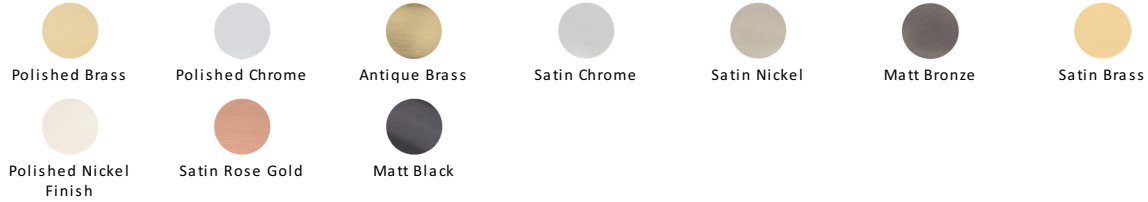

Deco Cabinet Drawer Pull

C2768-PNF

Heritage Brass Drawer Pull 89mm CTC Polished Nickel Finish

Material:

Solid Brass

Finish:

Polished Nickel Finish

Available Finishes

Product Dimensions (All dimensions are in millimeters unless otherwise indicated)

Length	104	Width	46	CTC	89	Projection	33
Finger Clearance - Width	78	Finger Clearance - Height	27				

About the Finish

Polished Nickel Finish

With its subtle golden hue this is a mellow alternative to polished chrome. The finish is not coated and will oxidise naturally. If not regularly buffed with a soft cloth this finish will subtly change over time by taking on an aged patina.