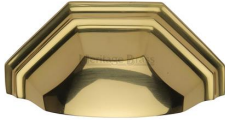

Deco Cabinet Drawer Pull

C2768-PB

Heritage Brass Drawer Pull 89mm CTC Polished Brass Finish

**Material:**
Solid Brass**Finish:**
Polished Brass

Available Finishes

Product Dimensions (All dimensions are in millimeters unless otherwise indicated)

| | | | | | | | |
|---------------------------------|-----|----------------------------------|----|------------|----|-------------------|----|
| Length | 104 | Width | 46 | CTC | 89 | Projection | 33 |
| Finger Clearance - Width | 78 | Finger Clearance - Height | 27 | | | | |

About the Finish

Polished Brass

Warm, mellow with a sense of heritage and comfort this highly polished finish is opulent without being flamboyant. Polished Brass coordinates perfectly with traditional décor.