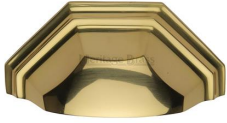

Deco Cabinet Drawer Pull

C2768-PB

Heritage Brass Drawer Pull 89mm CTC Polished Brass Finish

Material:
 Solid Brass

Finish:
 Polished Brass

Available Finishes

Product Dimensions (All dimensions are in millimeters unless otherwise indicated)

Length	104	CTC	89	Width	46	Projection	33
Finger Clearance - Width	78	Finger Clearance - Height	27				

About the Finish

Polished Brass

Warm, mellow with a sense of heritage and comfort this highly polished finish is opulent without being flamboyant. Polished Brass coordinates perfectly with traditional décor.