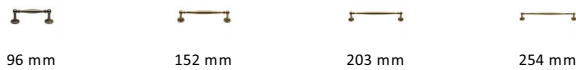

Colonial Cabinet Pull Handle

C2533 96-AT

Heritage Brass Cabinet Pull Colonial Design 96mm CTC Antique Finish

Material:
Solid Brass

Finish:
Antique Brass

Available Finishes

Available Sizes

Product Dimensions (All dimensions are in millimeters unless otherwise indicated)

Length	121	CTC	96	Projection	38	Base	25
---------------	-----	------------	----	-------------------	----	-------------	----

About the Finish

Antique Brass

With russet hues and a brass undertone, this variation on brass retains a warm and mellow character but adds age and maturity by highlighting the variance of shades making each piece both alluring and unique.