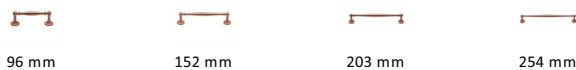

Colonial Cabinet Pull Handle

C2533 203-SRG

Heritage Brass Cabinet Pull Colonial Design 203mm CTC Satin Rose Gold Finish

Material:
Solid Brass

Finish:
Satin Rose Gold

Available Finishes

Available Sizes

Product Dimensions (All dimensions are in millimeters unless otherwise indicated)

| | | | | | | | |
|--------|-----|-----|-----|------------|----|------|----|
| Length | 228 | CTC | 203 | Projection | 38 | Base | 25 |
|--------|-----|-----|-----|------------|----|------|----|

About the Finish