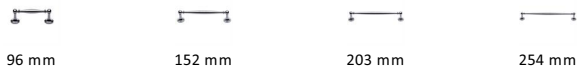

Colonial Cabinet Pull Handle

C2533 203-PC

Heritage Brass Cabinet Pull Colonial Design 203mm CTC Polished Chrome Finish

Material:
Solid Brass

Finish:
Polished Chrome

Available Finishes

Available Sizes

96 mm

152 mm

203 mm

254 mm

Product Dimensions (All dimensions are in millimeters unless otherwise indicated)

Length	228	CTC	203	Projection	38	Base	25
---------------	-----	------------	-----	-------------------	----	-------------	----