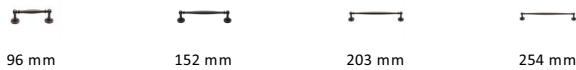

## Colonial Cabinet Pull Handle

C2533 203-MB

Heritage Brass Cabinet Pull Colonial Design 203mm CTC Matt Bronze Finish

**Material:**  
Solid Brass

**Finish:**  
Matt Bronze

### Available Sizes

96 mm

152 mm

203 mm

254 mm

### Product Dimensions (All dimensions are in millimeters unless otherwise indicated)

Length	228	CTC	203	Projection	38	Base	25
--------	-----	-----	-----	------------	----	------	----