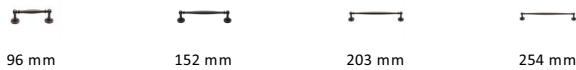

Colonial Cabinet Pull Handle

C2533 152-MB

Heritage Brass Cabinet Pull Colonial Design 152mm CTC Matt Bronze Finish

Material:
Solid Brass

Finish:
Matt Bronze

Available Finishes

Available Sizes

Product Dimensions (All dimensions are in millimeters unless otherwise indicated)

Length	177	CTC	152	Projection	38	Base	25
--------	-----	-----	-----	------------	----	------	----

About the Finish

Matt Bronze

An aged finish on brass creating a vintage appearance, yet one that also looks outstanding in contemporary schemes. Over a period of time the bronze colour will lighten along any edges and surfaces that are frequently touched and create a naturally aged appearance highlighting frequently touched areas and exposing the brass below.