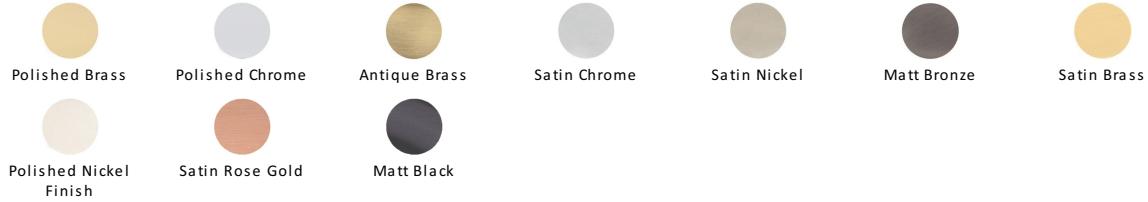

## Victorian Round Cabinet Knob with Base

C2240 48-SN

Heritage Brass Cabinet Knob Round Design 48mm Satin Nickel finish

**Material:**  
Solid Brass

**Finish:**  
Satin Nickel

### Available Finishes

### Available Sizes

#### Satin Nickel

With its honeyed grey tone created by brushed nickel plating on brass, this finish closely matches Stainless Steel but offers a warm and subtle alternative which is popular in traditional and modern décors.