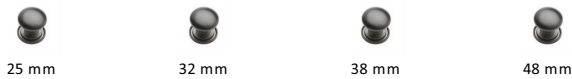

## Victorian Round Cabinet Knob with Base

C2240 48-MB

Heritage Brass Cabinet Knob Round Design 48mm Matt Bronze finish

**Material:**  
Solid Brass

**Finish:**  
Matt Bronze

### Available Finishes

### Available Sizes

### Product Dimensions (All dimensions are in millimeters unless otherwise indicated)

<b>Projection</b>	42	<b>Maximum Diameter</b>	48	<b>Base</b>	48
-------------------	----	-------------------------	----	-------------	----