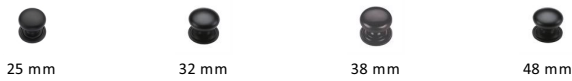

## Victorian Round Cabinet Knob with Base

C2240 38-BKMT

Heritage Brass Cabinet Knob Victorian Round Design with base 38mm Matt Black finish

**Material:**  
Solid Brass

**Finish:**  
Matt Black

### Available Finishes

### Available Sizes

### Product Dimensions (All dimensions are in millimeters unless otherwise indicated)

<b>Projection</b>	33	<b>Maximum Diameter</b>	38	<b>Base</b>	38
-------------------	----	-------------------------	----	-------------	----