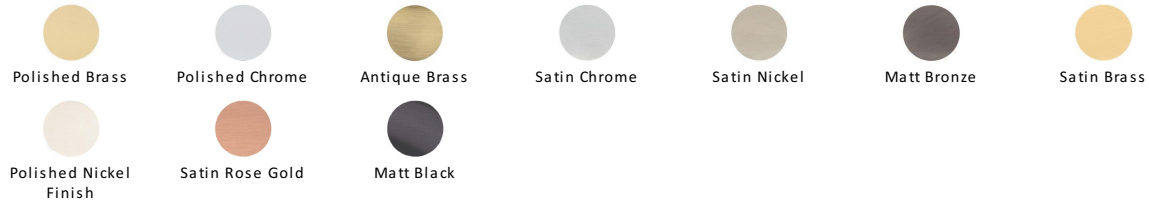

## Victorian Round Cabinet Knob with Base

C2240 38-SB

Heritage Brass Cabinet Knob Round Design 38mm Satin Brass finish

**Material:**  
Solid Brass

**Finish:**  
Satin Brass

### Available Finishes

### Available Sizes

#### Satin Brass

A modern alternative to the traditional polished brass, this attractive brushed texture beautifully mellows and adds warmth to both a traditional and a soft contemporary décor.