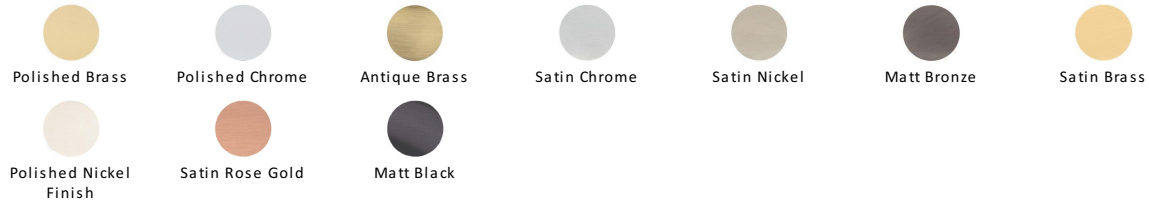

Victorian Round Cabinet Knob with Base

C2240 32-SC

Heritage Brass Cabinet Knob Round Design 32mm Satin Chrome finish

Material:
Solid Brass

Finish:
Satin Chrome

Available Finishes

Available Sizes

Product Dimensions (All dimensions are in millimeters unless otherwise indicated)

Projection	28	Maximum Diameter	32	Base	32
-------------------	----	-------------------------	----	-------------	----

About the Finish

Satin Chrome

The brush marks of satin chrome will appeal to those who favour an industrial yet contemporary chrome finish. Satin Chrome Finish is also less prone to finger marks than polished chrome.