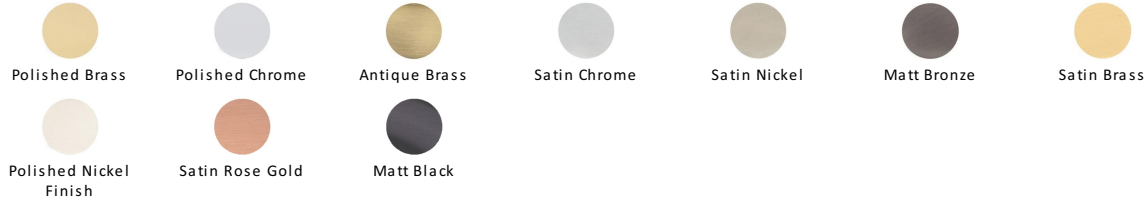

Victorian Round Cabinet Knob with Base

C2240 25-SRG

Heritage Brass Cabinet Knob Round Design 25mm Satin Rose Gold finish

Material:
Solid Brass

Finish:
Satin Rose Gold

Available Finishes

Available Sizes

Product Dimensions (All dimensions are in millimeters unless otherwise indicated)

Projection	23	Maximum Diameter	25	Base	25
-------------------	----	-------------------------	----	-------------	----

About the Finish

Satin Rose Gold

Rose Gold is a traditional alloy used in Jewellery, blending gold with copper to create a delightful rosy red tint. We have replicated a similar appearance by electroplating copper over solid brass. Our Rose Gold finish will add a touch of warmth and luxury to any creation.