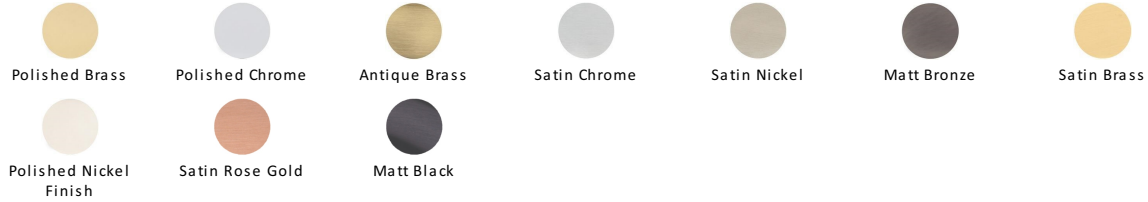

## Classic Hexagon Cabinet Knob

C2238-SC

Heritage Brass Cabinet Knob Hexagon Design 32mm Satin Chrome finish

**Material:**

Solid Brass

**Finish:**

Satin Chrome

### Available Finishes

### About the Finish

**Satin Chrome**

The brush marks of satin chrome will appeal to those who favour an industrial yet contemporary chrome finish. Satin Chrome Finish is also less prone to finger marks than polished chrome.