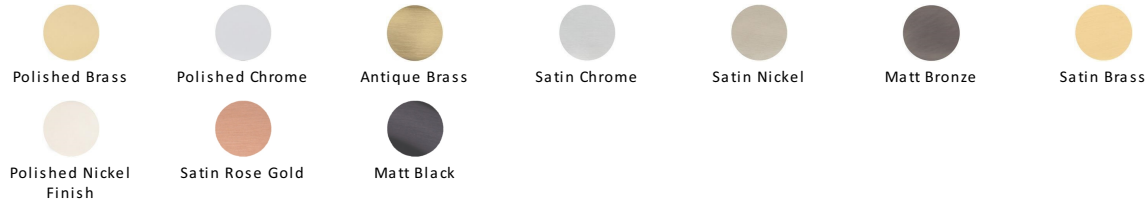

T Shaped Cabinet Knob

C2234-SB

Heritage Brass Cabinet Knob T Shaped 35mm Satin Brass finish

Material:
Solid Brass

Finish:
Satin Brass

Available Finishes

Product Dimensions (All dimensions are in millimeters unless otherwise indicated)

Projection 33 **Maximum Diameter** 35 **Base** 13

About the Finish

Satin Brass

A modern alternative to the traditional polished brass, this attractive brushed texture beautifully mellows and adds warmth to both a traditional and a soft contemporary décor.