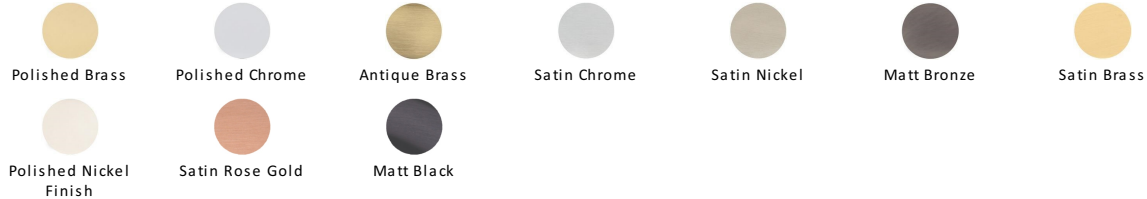

Pyramid Cabinet Pull Handle

C2231 96-SRG

Heritage Brass Cabinet Pull Pyramid Design 96mm CTC Satin Rose Gold Finish

Material:

Solid Brass

Finish:

Satin Rose Gold

Available Finishes

Available Sizes

Product Dimensions (All dimensions are in millimeters unless otherwise indicated)

Length	113	Width	24	CTC	96	Projection	35
Base	17						

About the Finish

Satin Rose Gold

Rose Gold is a traditional alloy used in Jewellery, blending gold with copper to create a delightful rosy red tint. We have replicated a similar appearance by electroplating copper over solid brass. Our Rose Gold finish will add a touch of warmth and luxury to any creation.