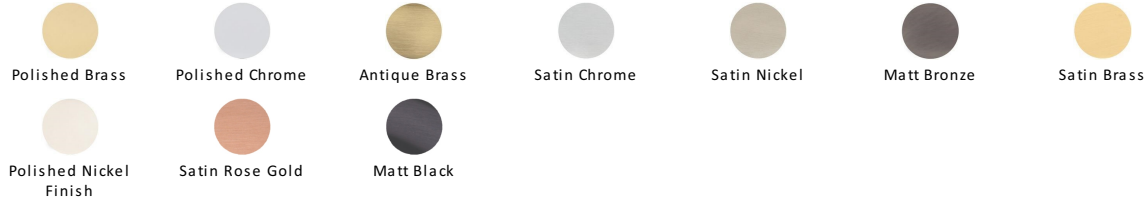

## Pyramid Cabinet Pull Handle

C2231 96-PC

Heritage Brass Cabinet Pull Pyramid Design 96mm CTC Polished Chrome Finish

**Material:**

Solid Brass

**Finish:**

Polished Chrome

### Available Finishes

### Available Sizes

### About the Finish

**Polished Chrome**

A bold, contemporary finish; low maintenance and easy to clean. The mirror effect reflects light and colour and will complement any colour scheme