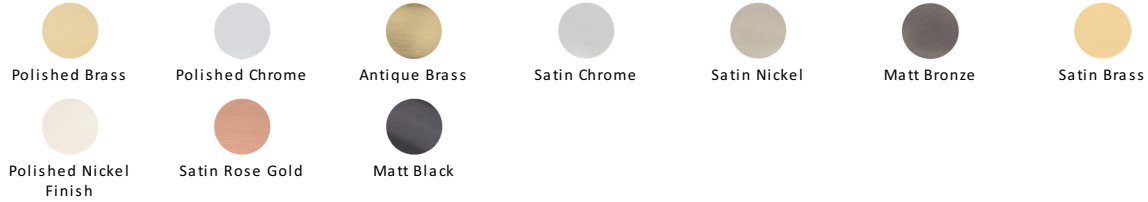

Curved D Shaped Cabinet Pull Handle

C1800 152-SC

Heritage Brass Cabinet Pull D Shaped 152mm Satin Chrome finish

Material:

Solid Brass

Finish:

Satin Chrome

Available Finishes

Available Sizes

Product Dimensions (All dimensions are in millimeters unless otherwise indicated)

Length	160	CTC	152	Width	12.5	Projection	32
Base	11						

About the Finish

Satin Chrome

The brush marks of satin chrome will appeal to those who favour an industrial yet contemporary chrome finish. Satin Chrome Finish is also less prone to finger marks than polished chrome.