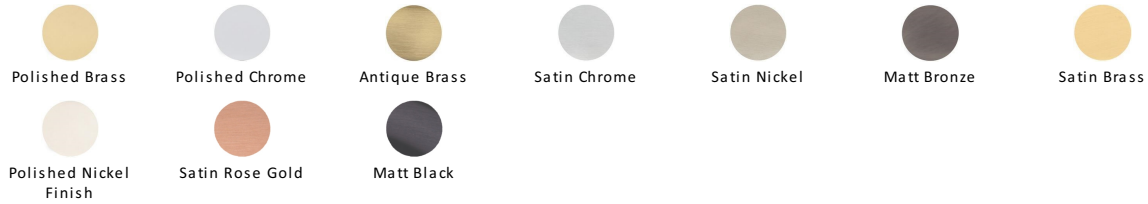

## Traditional Cabinet Drawer Pull

C1700-PNF

Heritage Brass Drawer Pull Polished Nickel finish

**Material:**

Solid Brass

**Finish:**

Polished Nickel Finish

### Available Finishes

### About the Finish

#### Polished Nickel Finish

With its subtle golden hue this is a mellow alternative to polished chrome. The finish is not coated and will oxidise naturally. If not regularly buffed with a soft cloth this finish will subtly change over time by taking on an aged patina.