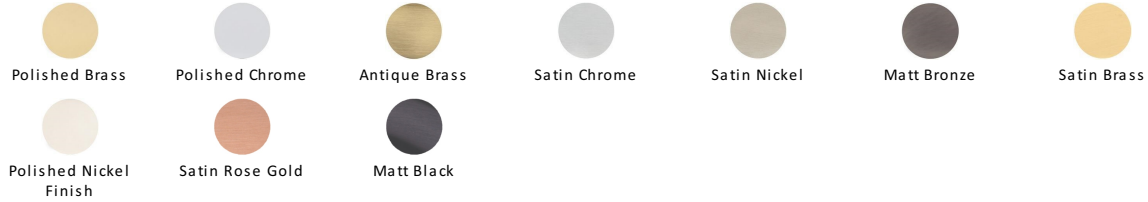

Traditional Cabinet Drawer Pull

C1700-PNF

Heritage Brass Drawer Pull Polished Nickel finish

Material:

Solid Brass

Finish:

Polished Nickel Finish

Available Finishes

Product Dimensions (All dimensions are in millimeters unless otherwise indicated)

Length	97	Projection	18	Height	43	Finger Clearance - Width	75
Finger Clearance - Height	15						

About the Finish

Polished Nickel Finish

With its subtle golden hue this is a mellow alternative to polished chrome. The finish is not coated and will oxidise naturally. If not regularly buffed with a soft cloth this finish will subtly change over time by taking on an aged patina.