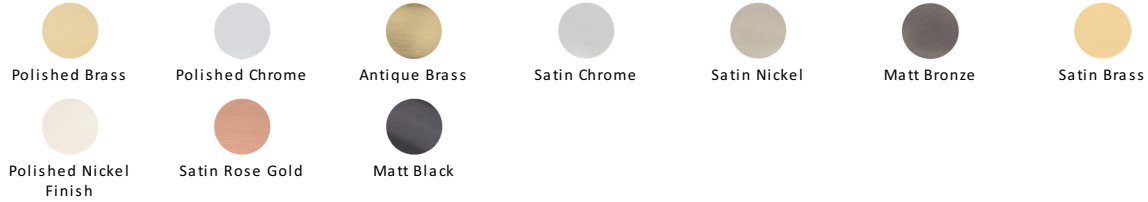

Victorian Oval Cabinet Knob

C114 38-SC

Heritage Brass Cabinet Knob Oval Design 38mm Satin Chrome finish

Material:

Solid Brass

Finish:

Satin Chrome

Available Finishes

About the Finish

Satin Chrome

The brush marks of satin chrome will appeal to those who favour an industrial yet contemporary chrome finish. Satin Chrome Finish is also less prone to finger marks than polished chrome.