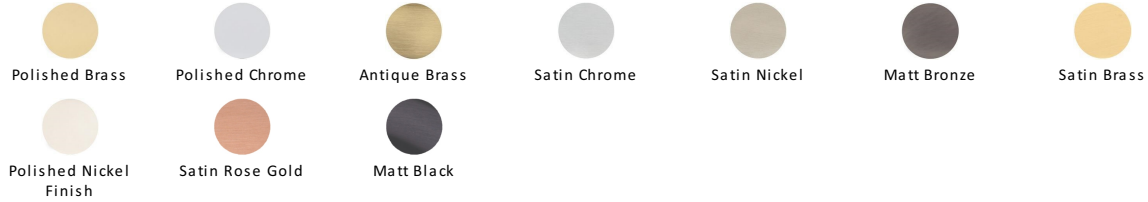

Victorian Oval Cabinet Knob

C114 32-SC

Heritage Brass Cabinet Knob Oval Design 32mm Satin Chrome finish

Material:

Solid Brass

Finish:

Satin Chrome

Available Finishes

About the Finish

Satin Chrome

The brush marks of satin chrome will appeal to those who favour an industrial yet contemporary chrome finish. Satin Chrome Finish is also less prone to finger marks than polished chrome.