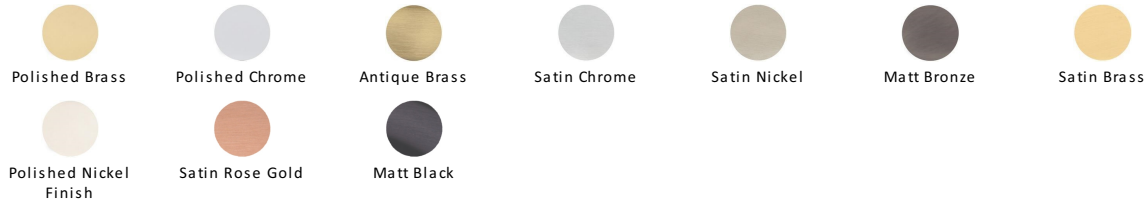

Victorian Round Cabinet Knob

C113 38-BKMT

Timeless Elegance and Unrivalled Quality

Heritage Brass Cabinet Knob Victorian Round Design 38mm Matt Black finish

Material:
Solid Brass

Finish:
Matt Black

Available Finishes

Available Sizes

Product Dimensions (All dimensions are in millimeters unless otherwise indicated)

Projection 32 **Maximum Diameter** 38 **Base** 16

About the Finish

Matt Black

A matt black powder coating is applied over Solid Brass to create our distinctive Matt Black contemporary look.