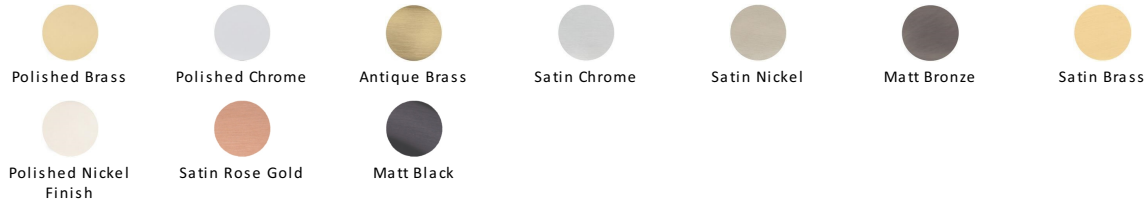

## Victorian Round Cabinet Knob

C113 38-SRG

Timeless Elegance and Unrivalled Quality

Heritage Brass Cabinet Knob Mushroom Design 38mm Satin Rose Gold finish

**Material:**

Solid Brass

**Finish:**

Satin Rose Gold

### Available Finishes

### Available Sizes