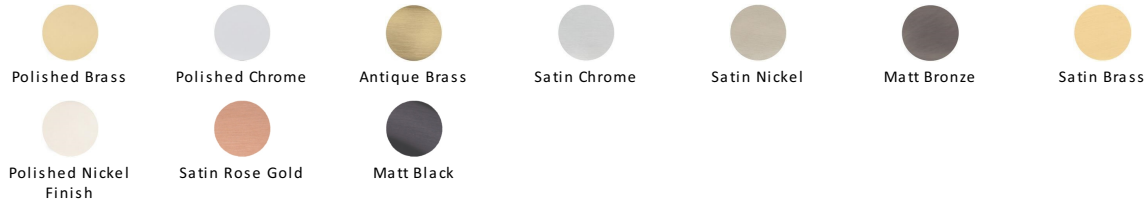

Victorian Round Cabinet Knob

C113 38-SRG

Timeless Elegance and Unrivalled Quality

Heritage Brass Cabinet Knob Mushroom Design 38mm Satin Rose Gold finish

Material:

Solid Brass

Finish:

Satin Rose Gold

Available Finishes

Available Sizes

Product Dimensions (All dimensions are in millimeters unless otherwise indicated)

Projection 32 **Maximum Diameter** 38 **Base** 16

About the Finish

Satin Rose Gold

Rose Gold is a traditional alloy used in Jewellery, blending gold with copper to create a delightful rosy red tint. We have replicated a similar appearance by electroplating copper over solid brass. Our Rose Gold finish will add a touch of warmth and luxury to any creation.