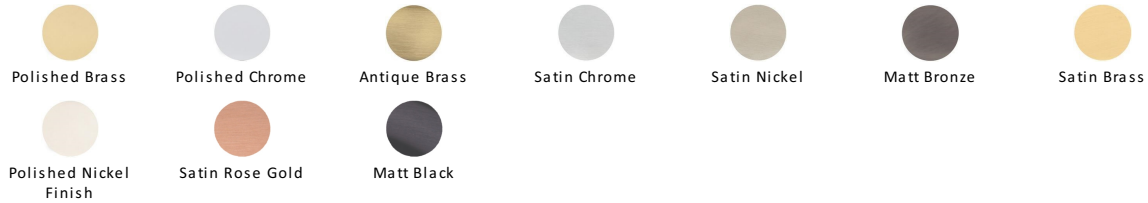

## Victorian Round Cabinet Knob

C113 38-SN

Timeless Elegance and Unrivalled Quality

Heritage Brass Cabinet Knob Mushroom Design 38mm Satin Nickel finish

**Material:**  
Solid Brass

**Finish:**  
Satin Nickel

### Available Finishes

### Available Sizes

#### Satin Nickel

With its honeyed grey tone created by brushed nickel plating on brass, this finish closely matches Stainless Steel but offers a warm and subtle alternative which is popular in traditional and modern décors.