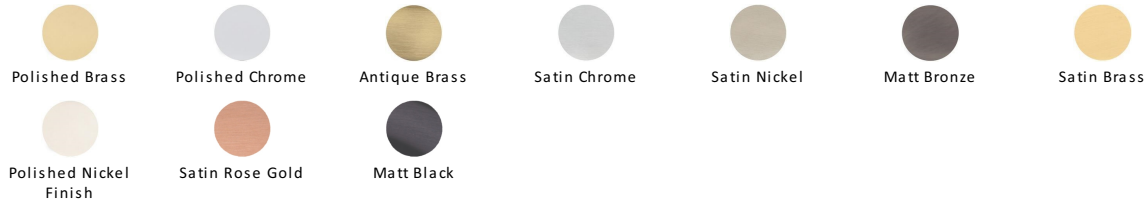

## Victorian Round Cabinet Knob

C113 38-SC

Timeless Elegance and Unrivalled Quality

Heritage Brass Cabinet Knob Mushroom Design 38mm Satin Chrome finish

**Material:**  
Solid Brass

**Finish:**  
Satin Chrome

### Available Finishes

### Available Sizes

#### Satin Chrome

The brush marks of satin chrome will appeal to those who favour an industrial yet contemporary chrome finish. Satin Chrome Finish is also less prone to finger marks than polished chrome.