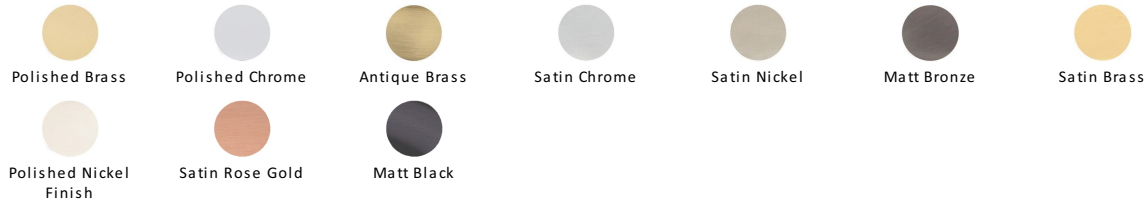

Victorian Round Cabinet Knob

C113 38-SC

Timeless Elegance and Unrivalled Quality

Heritage Brass Cabinet Knob Mushroom Design 38mm Satin Chrome finish

Material:
Solid Brass

Finish:
Satin Chrome

Available Finishes

About the Finish

Satin Chrome

The brush marks of satin chrome will appeal to those who favour an industrial yet contemporary chrome finish. Satin Chrome Finish is also less prone to finger marks than polished chrome.